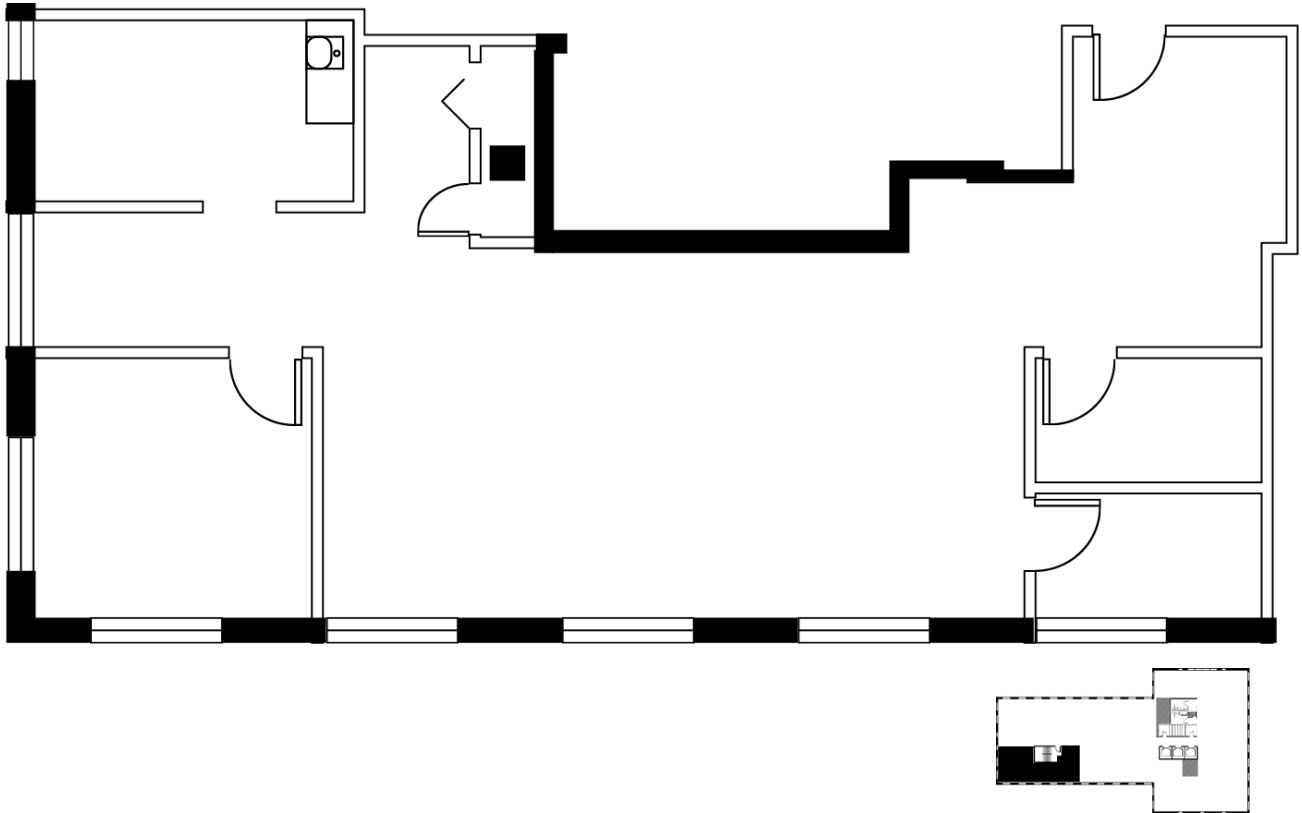

Suite 320

Third Floor
1,399 Sqft

For more information,
contact: Silhouette Management
mgmt@silhouettemidtown.com

1447 Peachtree St NE
Suite 200
Atlanta, GA 30309